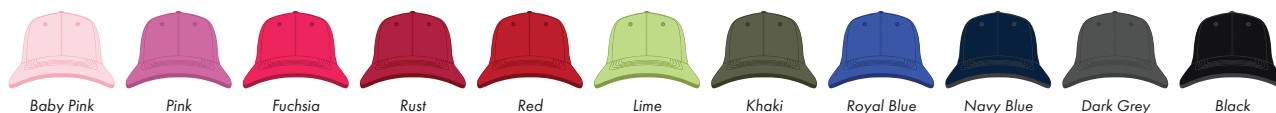

PLEASE NOTE:

- All colours including print and product are for visual purposes only and should not be regarded as the actual colour of the product and print.
- Some products may vary from batch to batch and may differ from previous orders.
- The colour and texture of a product can also have an effect on the final print colour.
- By approving this order we accept that you understand these terms.

1. Your order will not go in to print and production time cannot be confirmed, unless artwork has been approved via the online system.
2. Once printed, artwork cannot be amended, mistakes must be rectified at visual stage.
3. Claims for faulty goods will be honoured, only if the goods are returned to us. We will not issue credits/refunds for items that have been distributed. Please ensure that goods are satisfactory before distribution
4. We are not responsible for delays during transit.

By approving this visual, you are confirming you have thoroughly checked all information, including layout, fonts, spelling, print colours, print size, print position, product, product colour and quantity.

This item is available in the following colours:

Baby Pink   Pink   Fuchsia   Rust   Red   Lime   Khaki   Royal Blue   Navy Blue   Dark Grey   Black