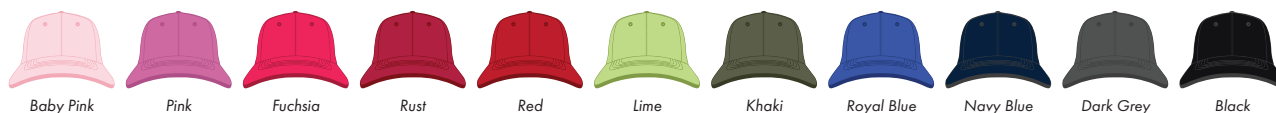

Pink

Fuchsia

Rust

Red

Lime

Khaki

Royal Blue

Navy Blue

Dark Grey

Black

PLEASE NOTE:

- All colours including print and product are for visual purposes only and should not be regarded as the actual colour of the product and print.
- Some products may vary from batch to batch and may differ from previous orders.
- The colour and texture of a product can also have an effect on the final print colour.
- By approving this order we accept that you understand these terms.

1. Your order will not go in to print and production time cannot be confirmed, unless artwork has been approved via the online system.
2. Once printed, artwork cannot be amended, mistakes must be rectified at visual stage.
3. Claims for faulty goods will be honoured, only if the goods are returned to us. We will not issue credits/refunds for items that have been distributed. Please ensure that goods are satisfactory before distribution
4. We are not responsible for delays during transit.

By approving this visual, you are confirming you have thoroughly checked all information, including layout, fonts, spelling, print colours, print size, print position, product, product colour and quantity.

This item is available in the following colours:

Baby Pink